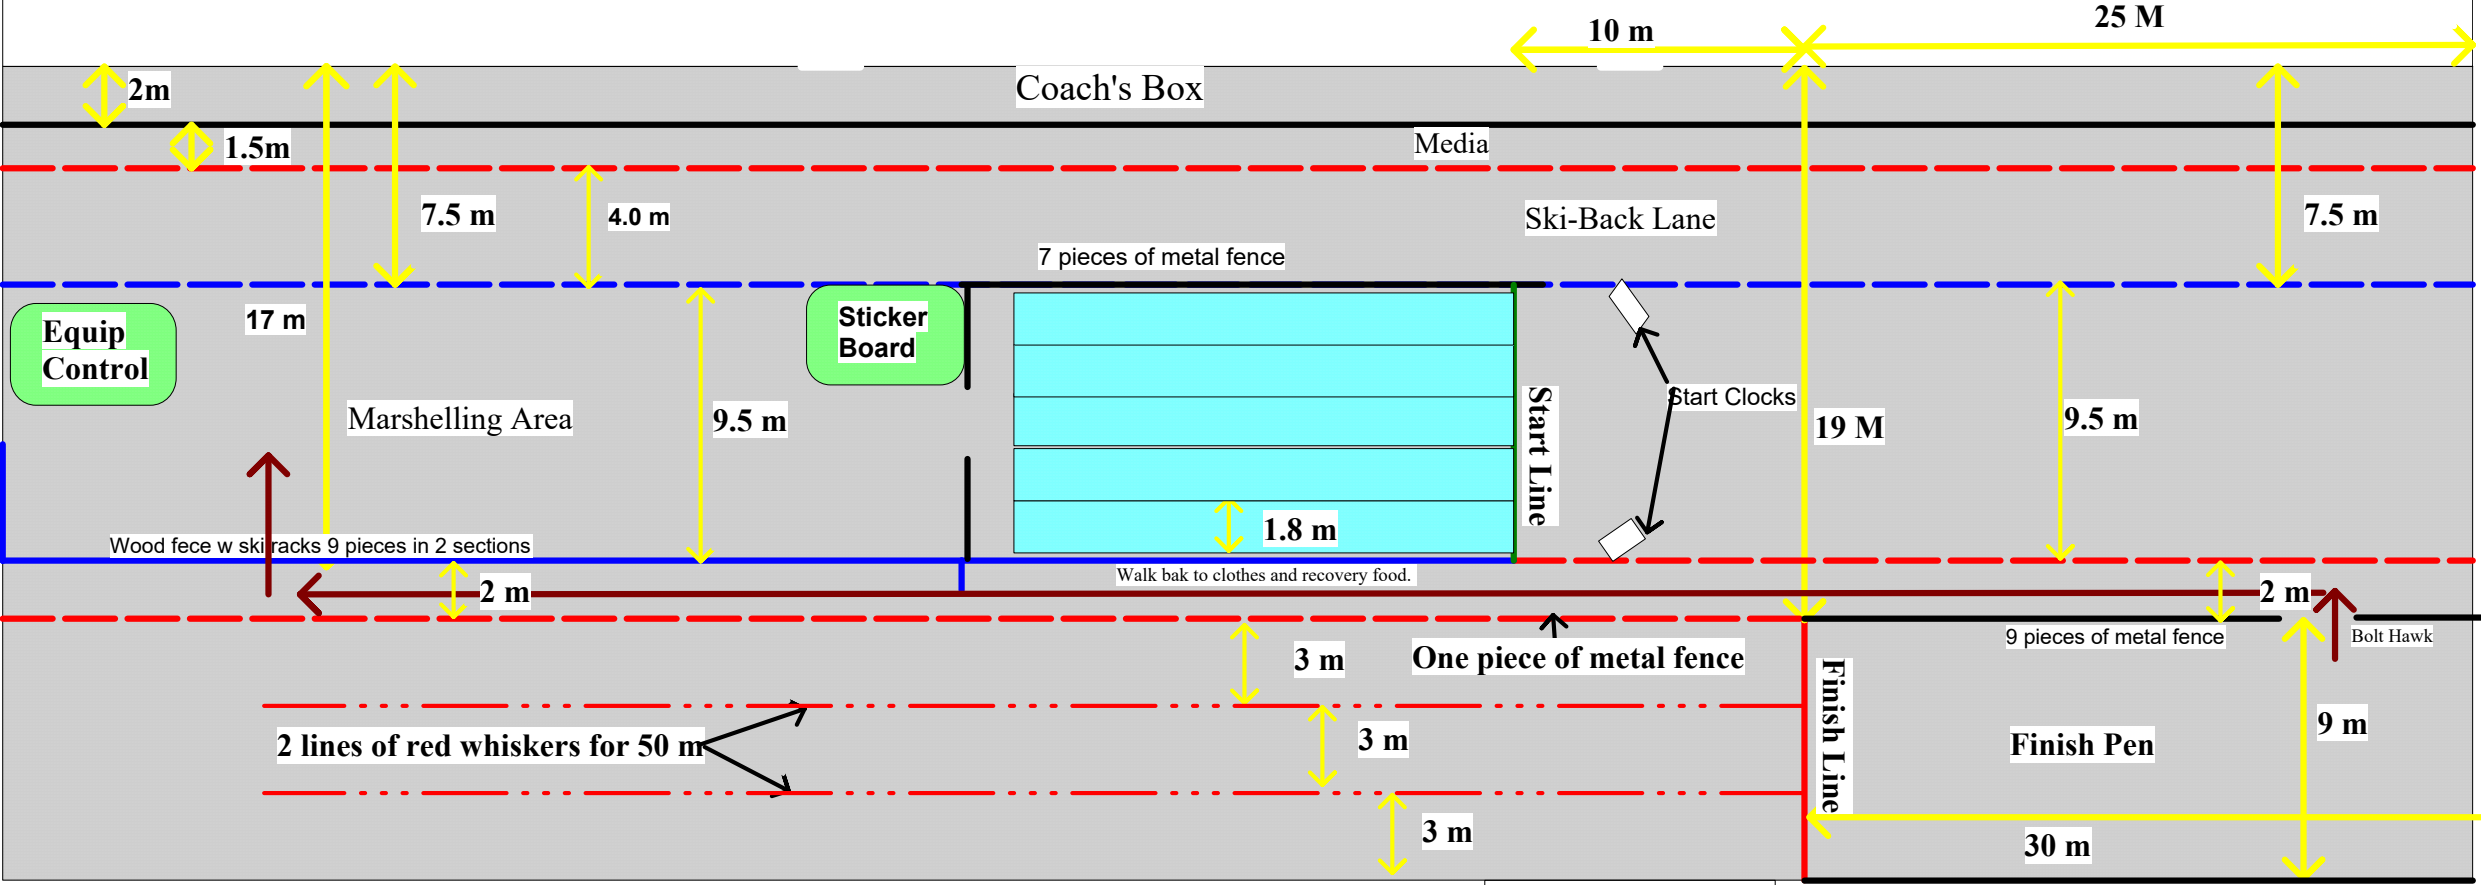

# Otway Biathlon Range Pursuit Stadium

## SHOOTING RAMP

- Metal Fence
- Blue V-board
- Red V-Board
- Wood Fence

**Biathlon  
Technical  
Building**