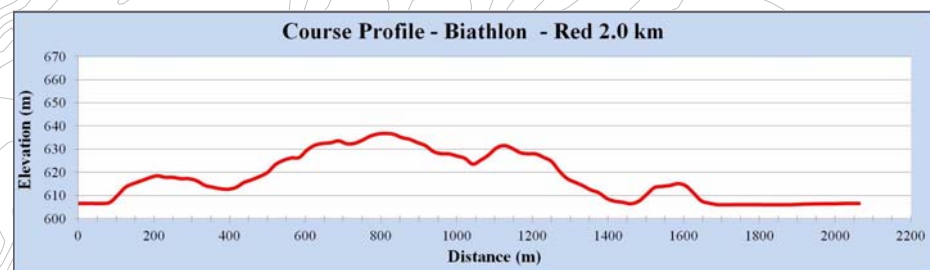

Otway Nordic Centre
Biathlon Facilities
Trails and Range

Red Loop - 2.0 km

Length=2007m

Total climb per loop =55m

Max elev=637,
Min elev =606