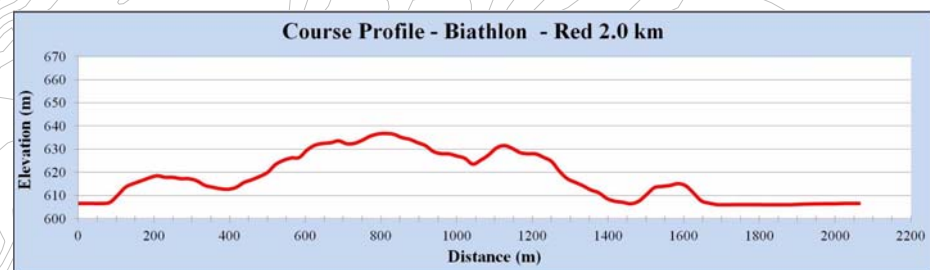

### Otway Nordic Centre Biathlon Facilities Trails and Range

Red Loop - 2.0 km

Length=2007m

Total climb per loop =55m

Max elev=637,  
Min elev =606