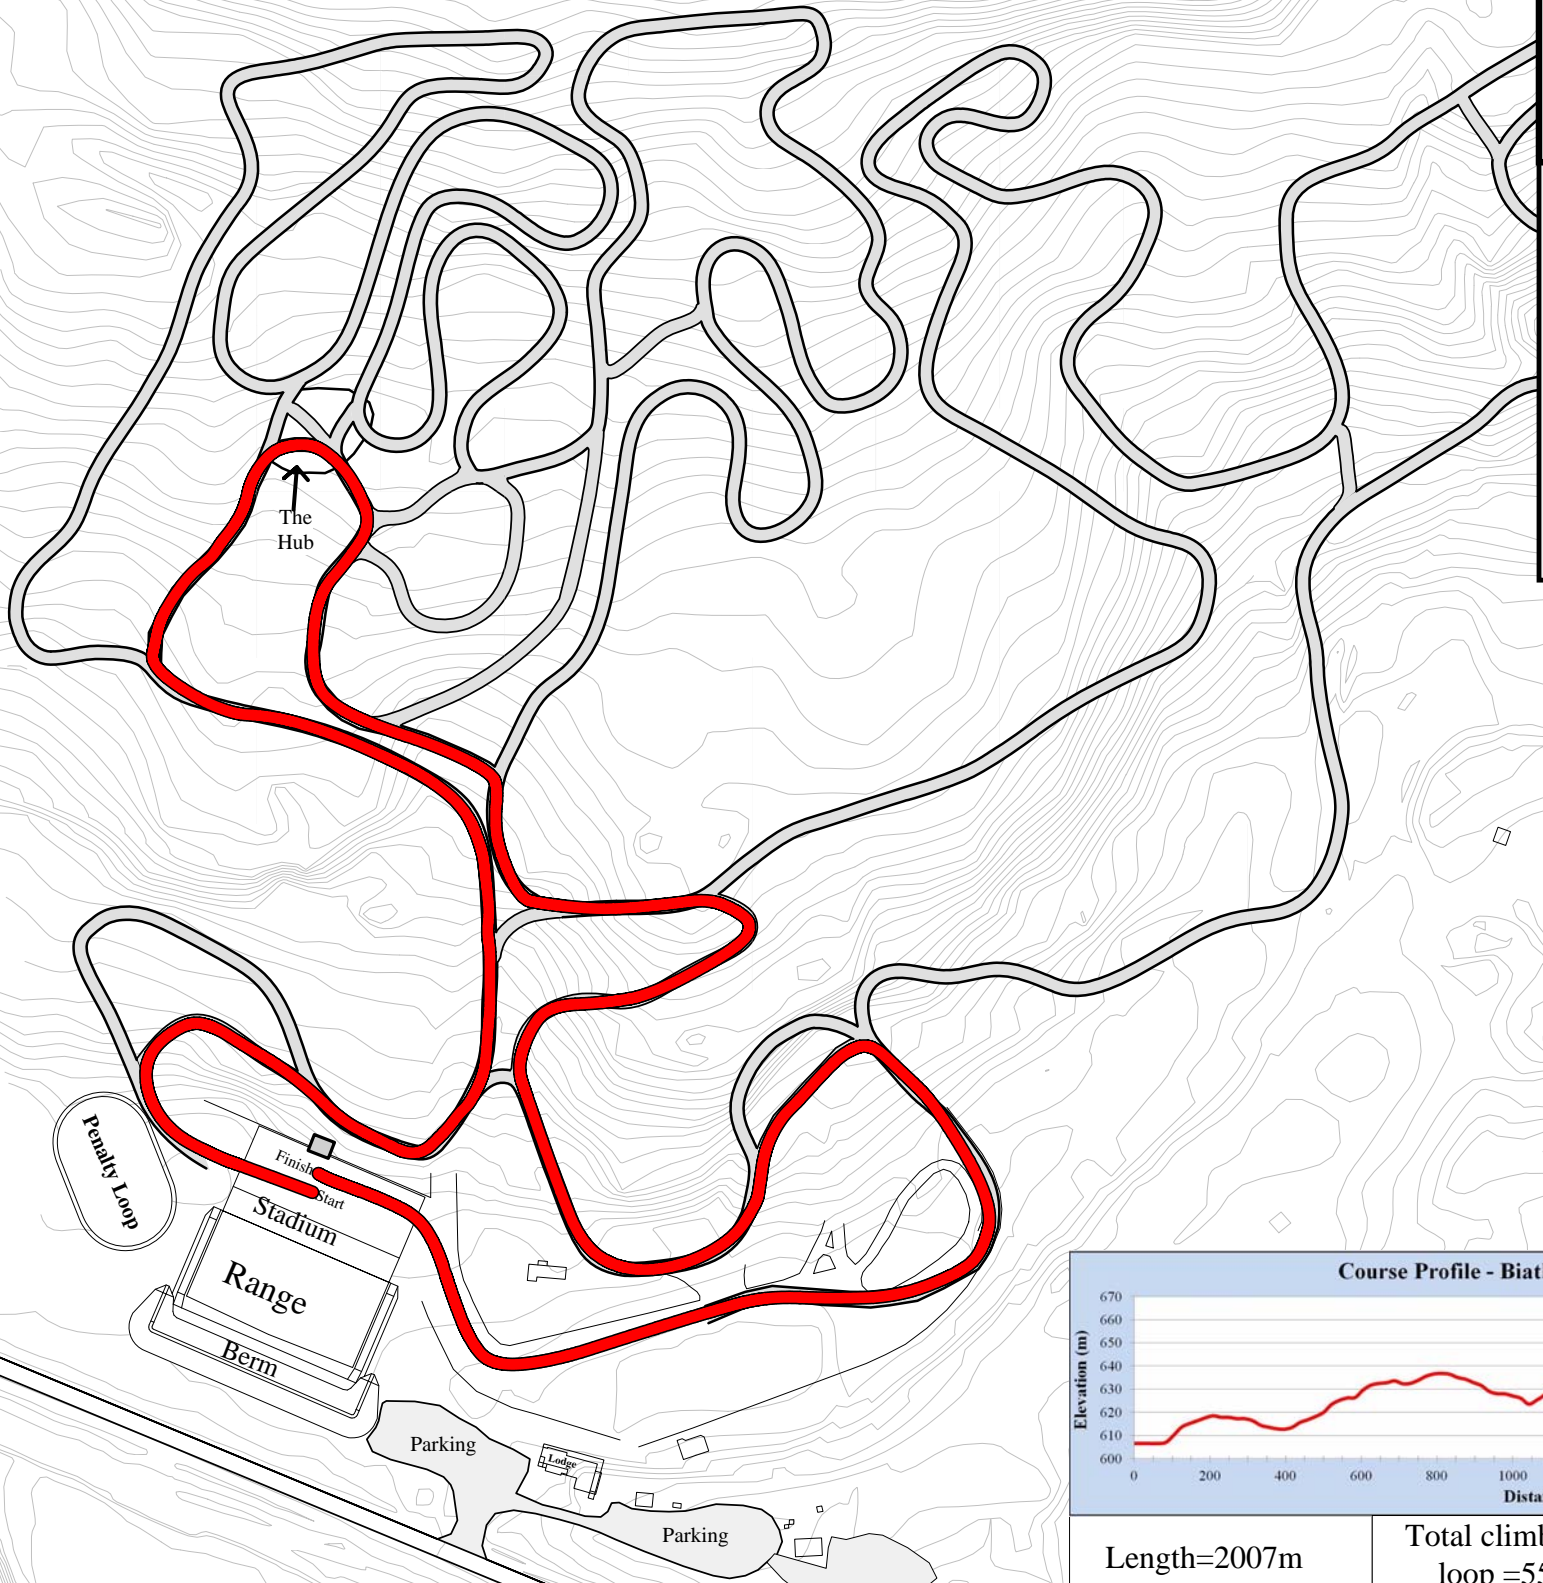

Otway Nordic Centre
Biathlon Facilities
Trails and Range

Red Loop - 2.0 km

Length=2007m

Total climb per loop =55m

Max elev=637,
Min elev =606