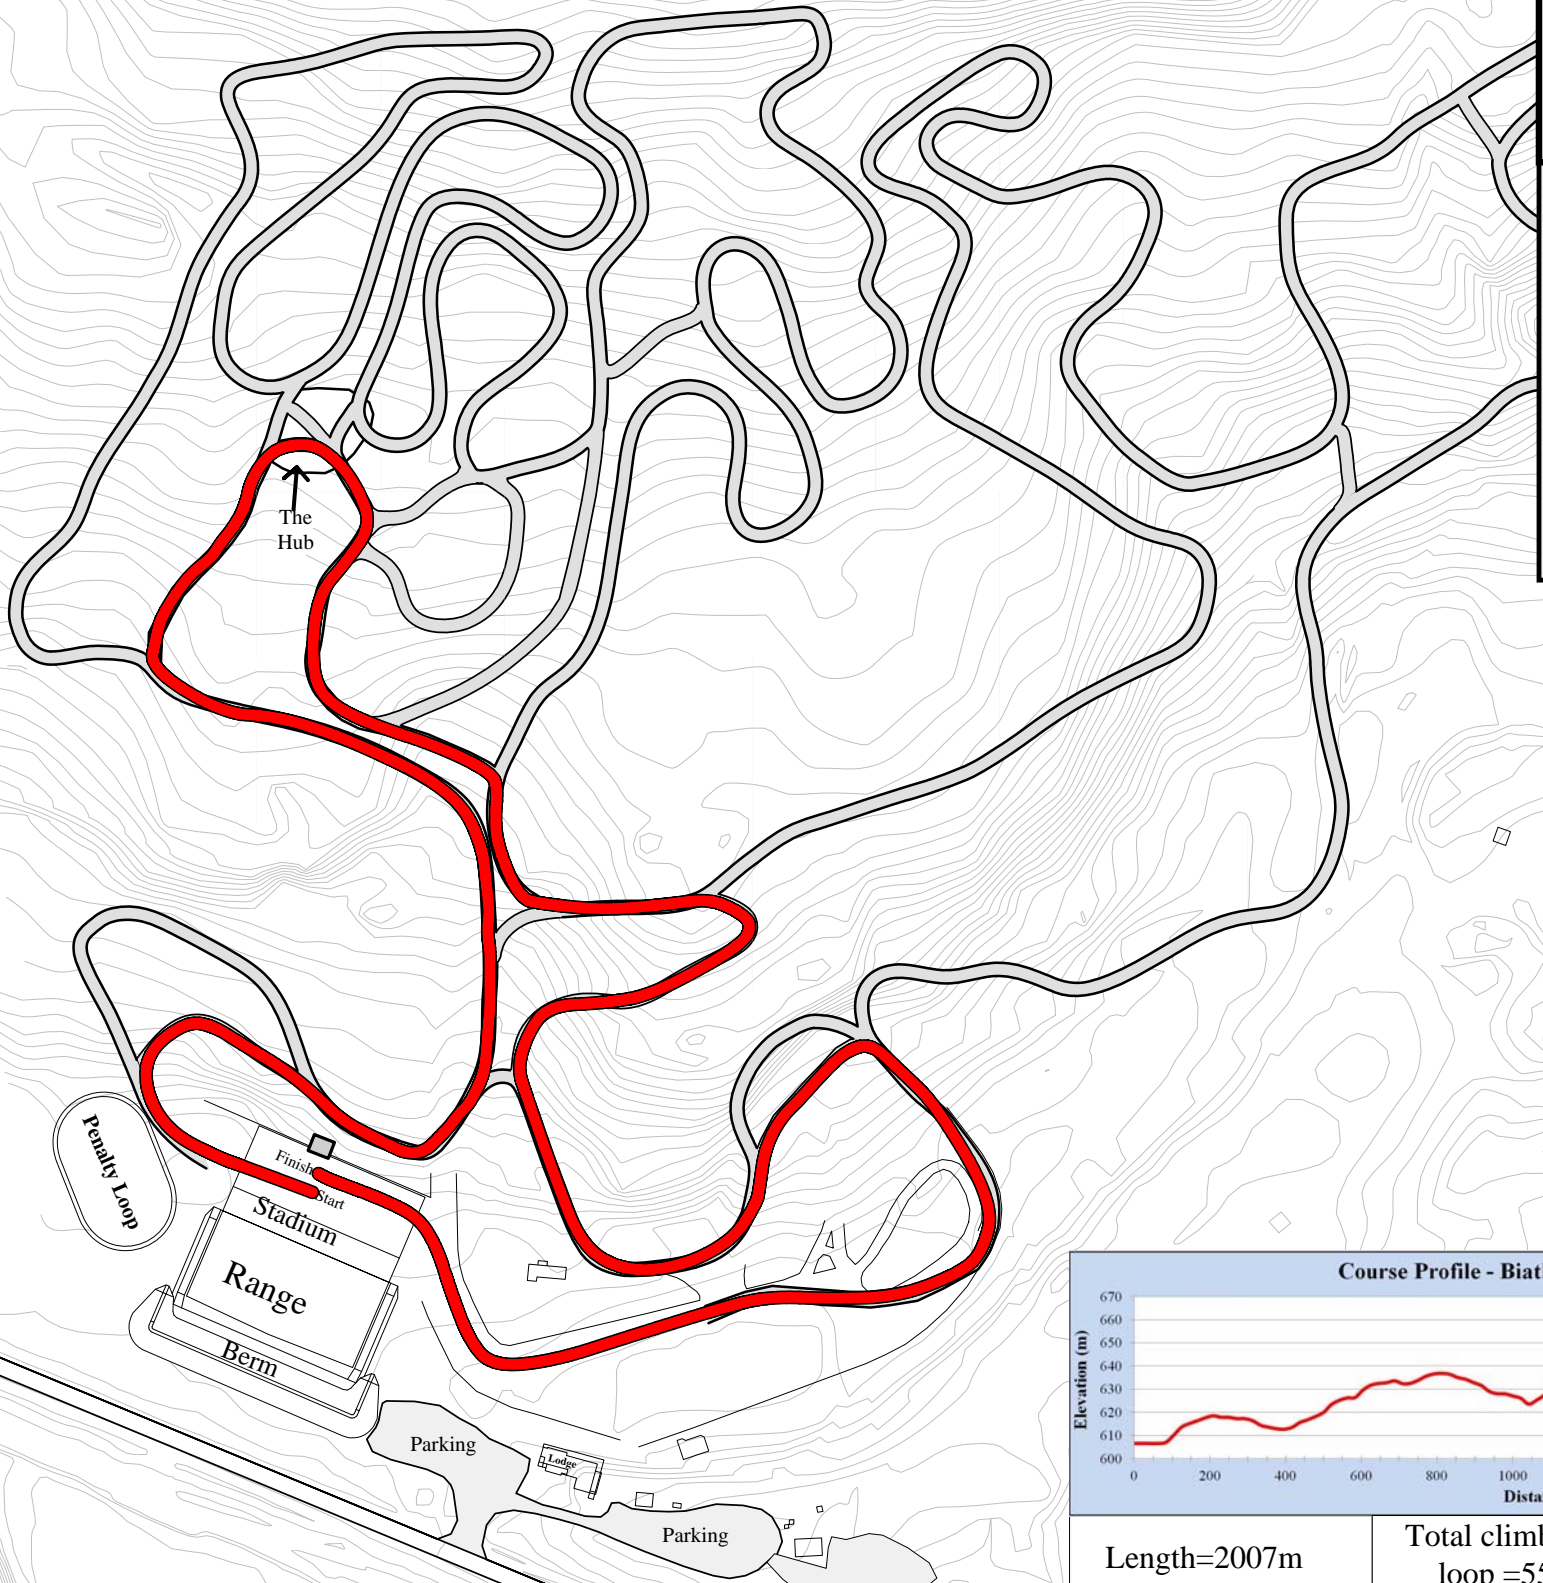

### Otway Nordic Centre Biathlon Facilities Trails and Range

Red Loop - 2.0 km

Length=2007m

Total climb per loop =55m

Max elev=637,  
Min elev =606