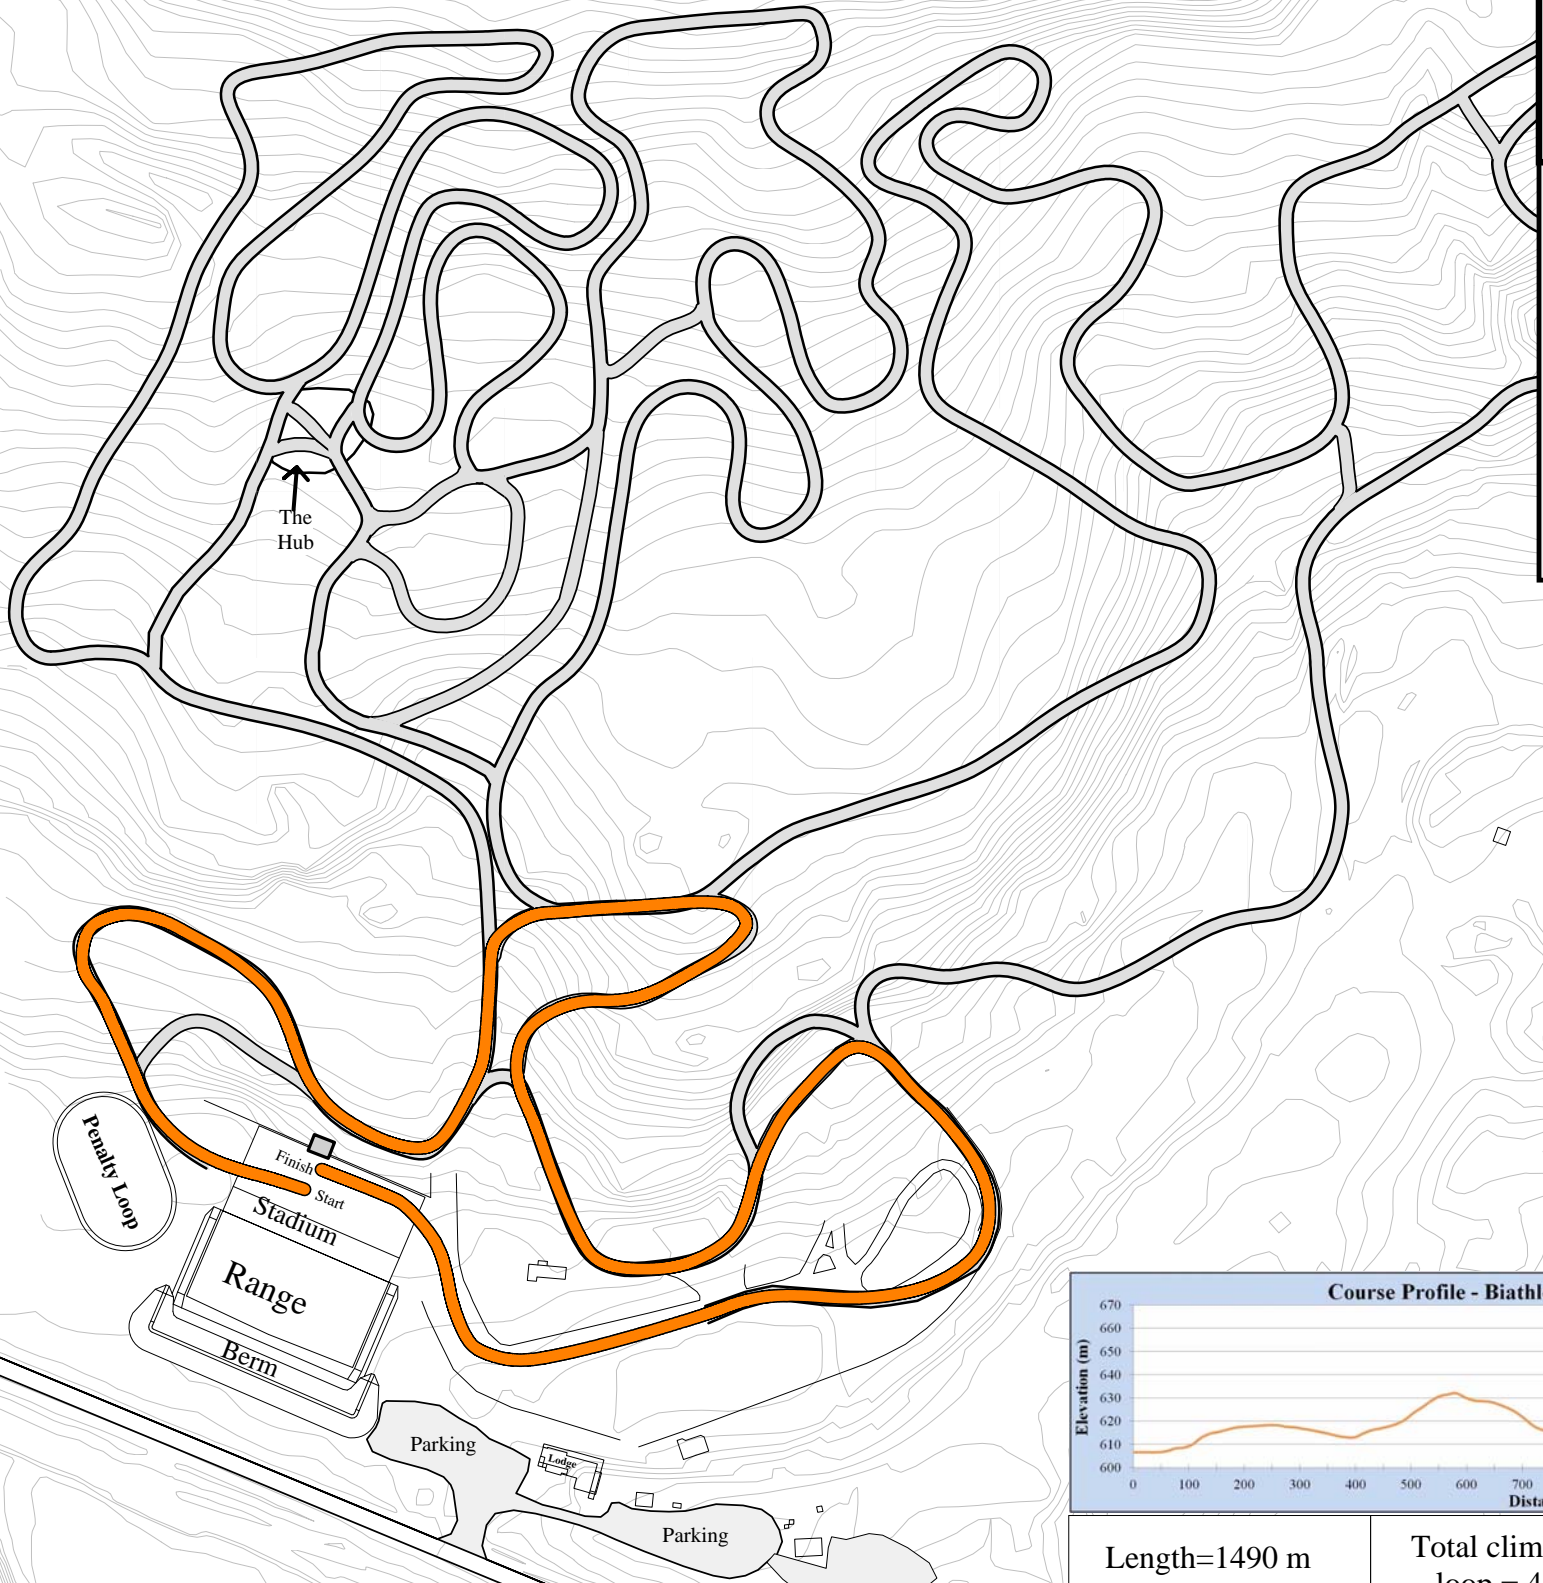

Otway Nordic Centre  
Biathlon Facilities  
Trails and Range

Orange Loop - 1.5 km

Length=1490 m

Total climb per  
loop = 43 m

Max elev=632,  
Min elev =606