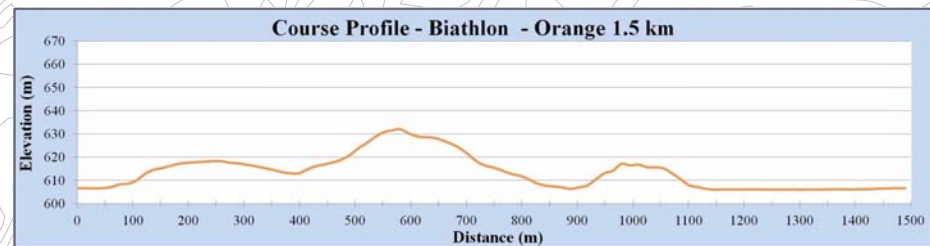

Otway Nordic Centre
Biathlon Facilities
Trails and Range

Orange Loop - 1.5 km

Length=1490 m

Total climb per
loop = 43 m

Max elev=632,
Min elev =606