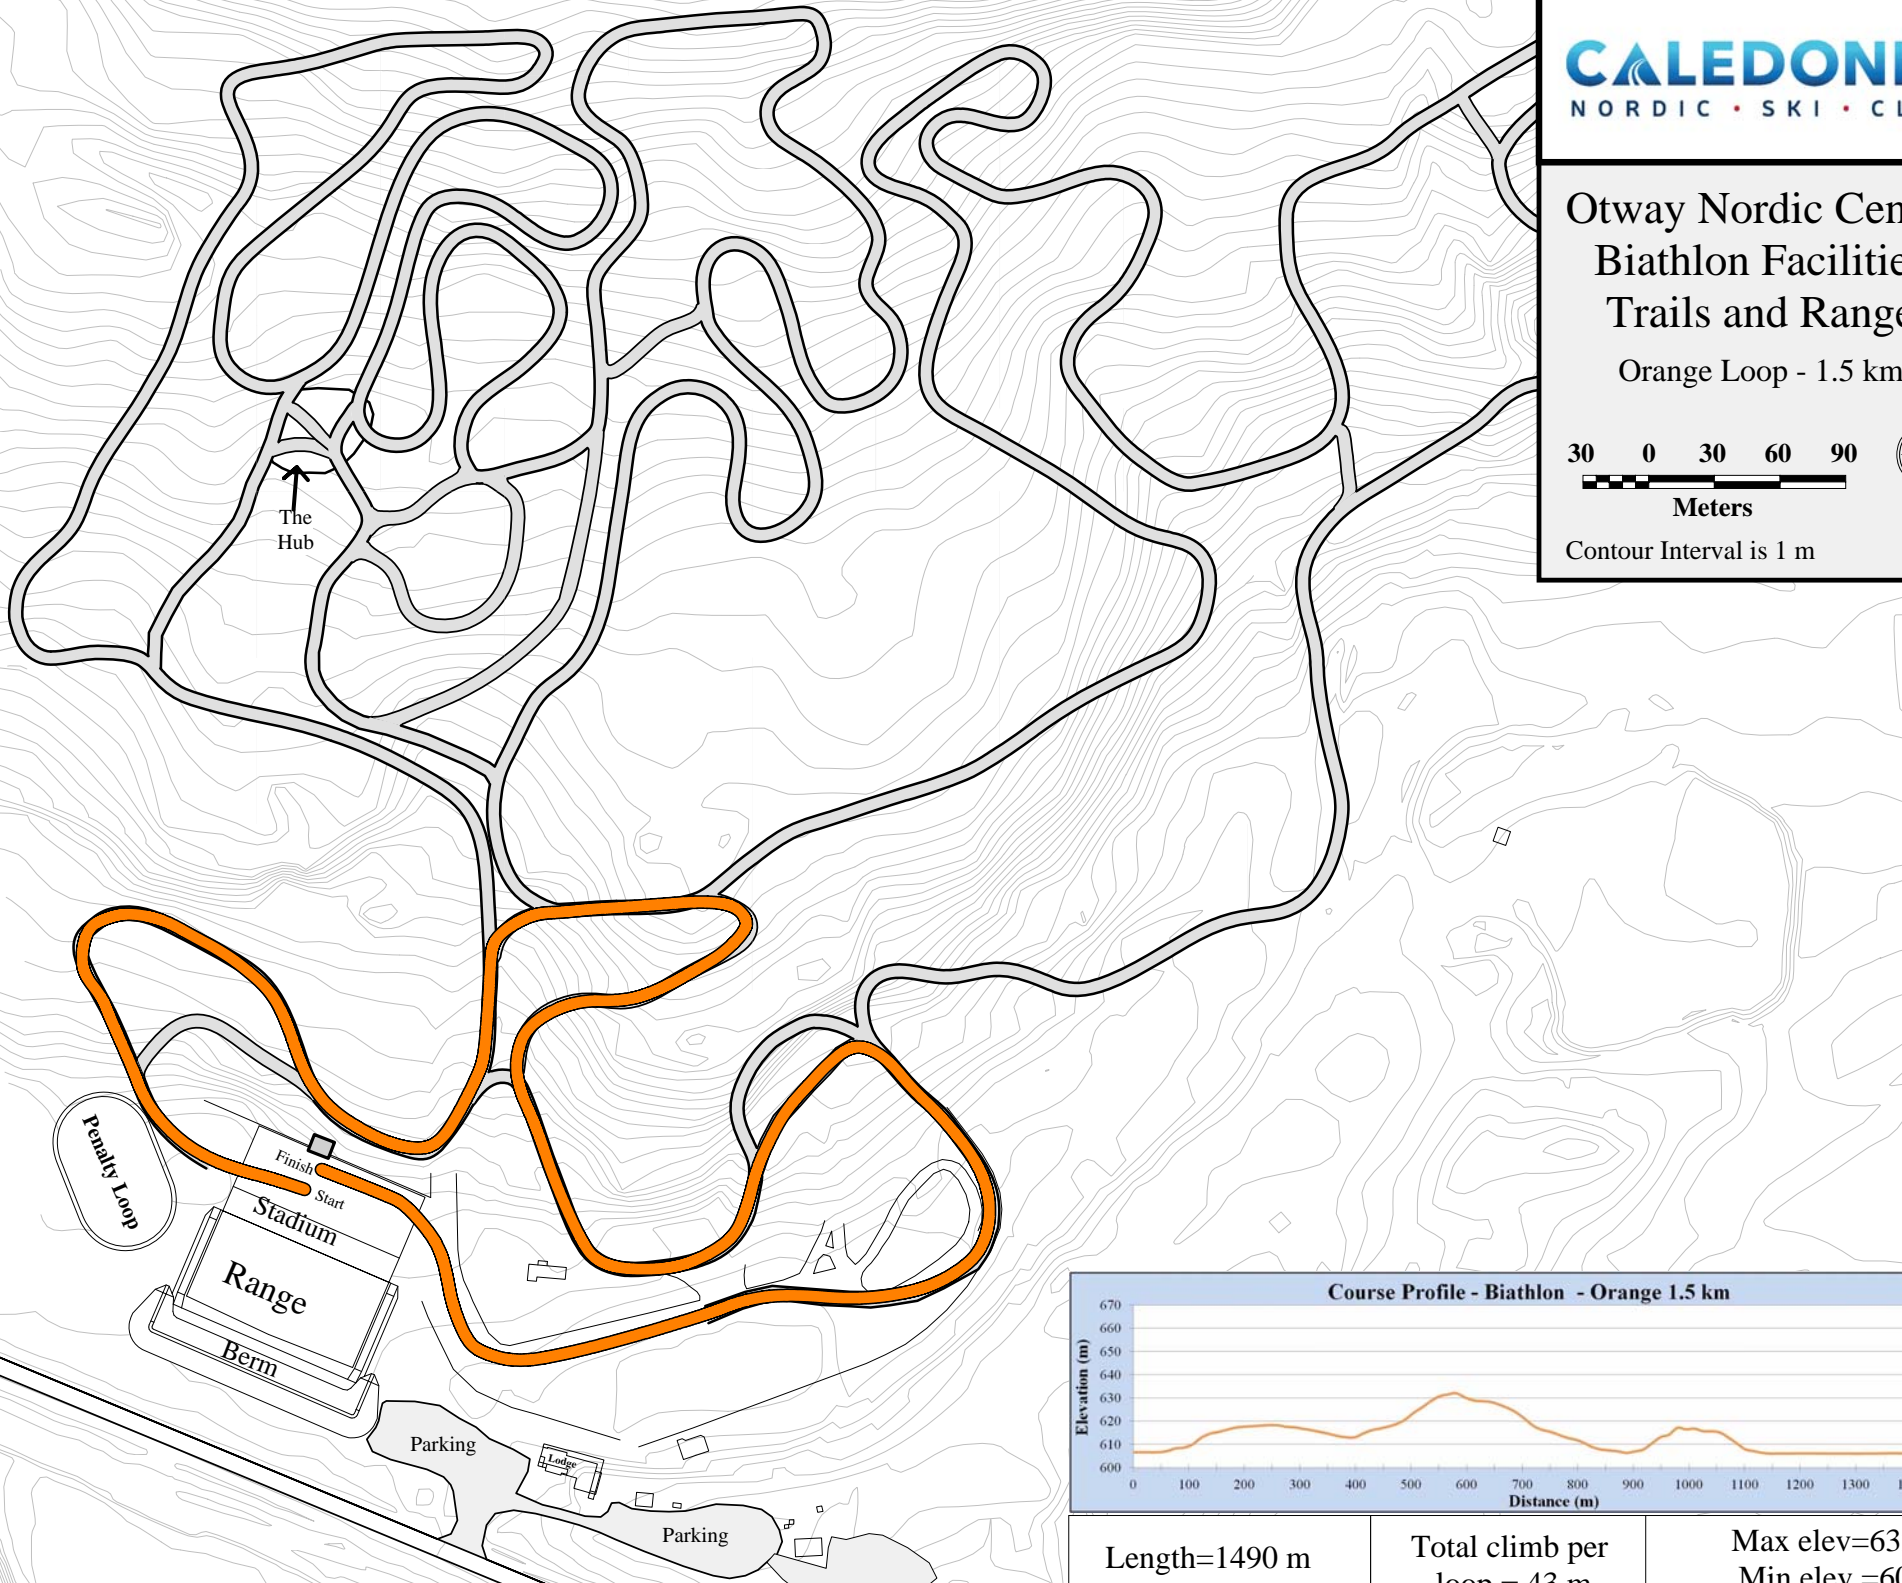

Otway Nordic Centre
Biathlon Facilities
Trails and Range

Orange Loop - 1.5 km

Length=1490 m

Total climb per
loop = 43 m

Max elev=632,
Min elev =606