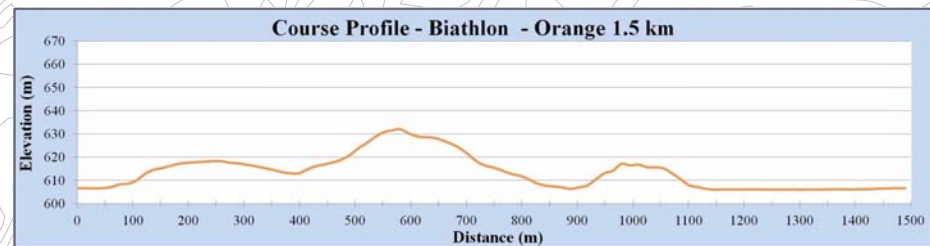

Otway Nordic Centre  
Biathlon Facilities  
Trails and Range

Orange Loop - 1.5 km

Length=1490 m

Total climb per  
loop = 43 m

Max elev=632,  
Min elev =606