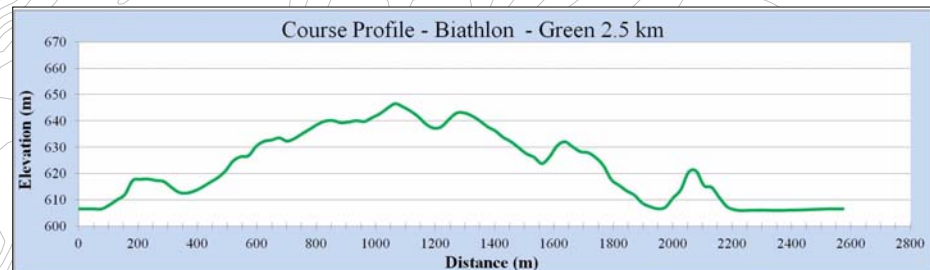

Otway Nordic Centre
Biathlon Facilities
Trails and Range

Green Loop - 2.5 km

Length=2563 m

Total climb per
loop = 77 m

Max elev=646,
Min elev =606