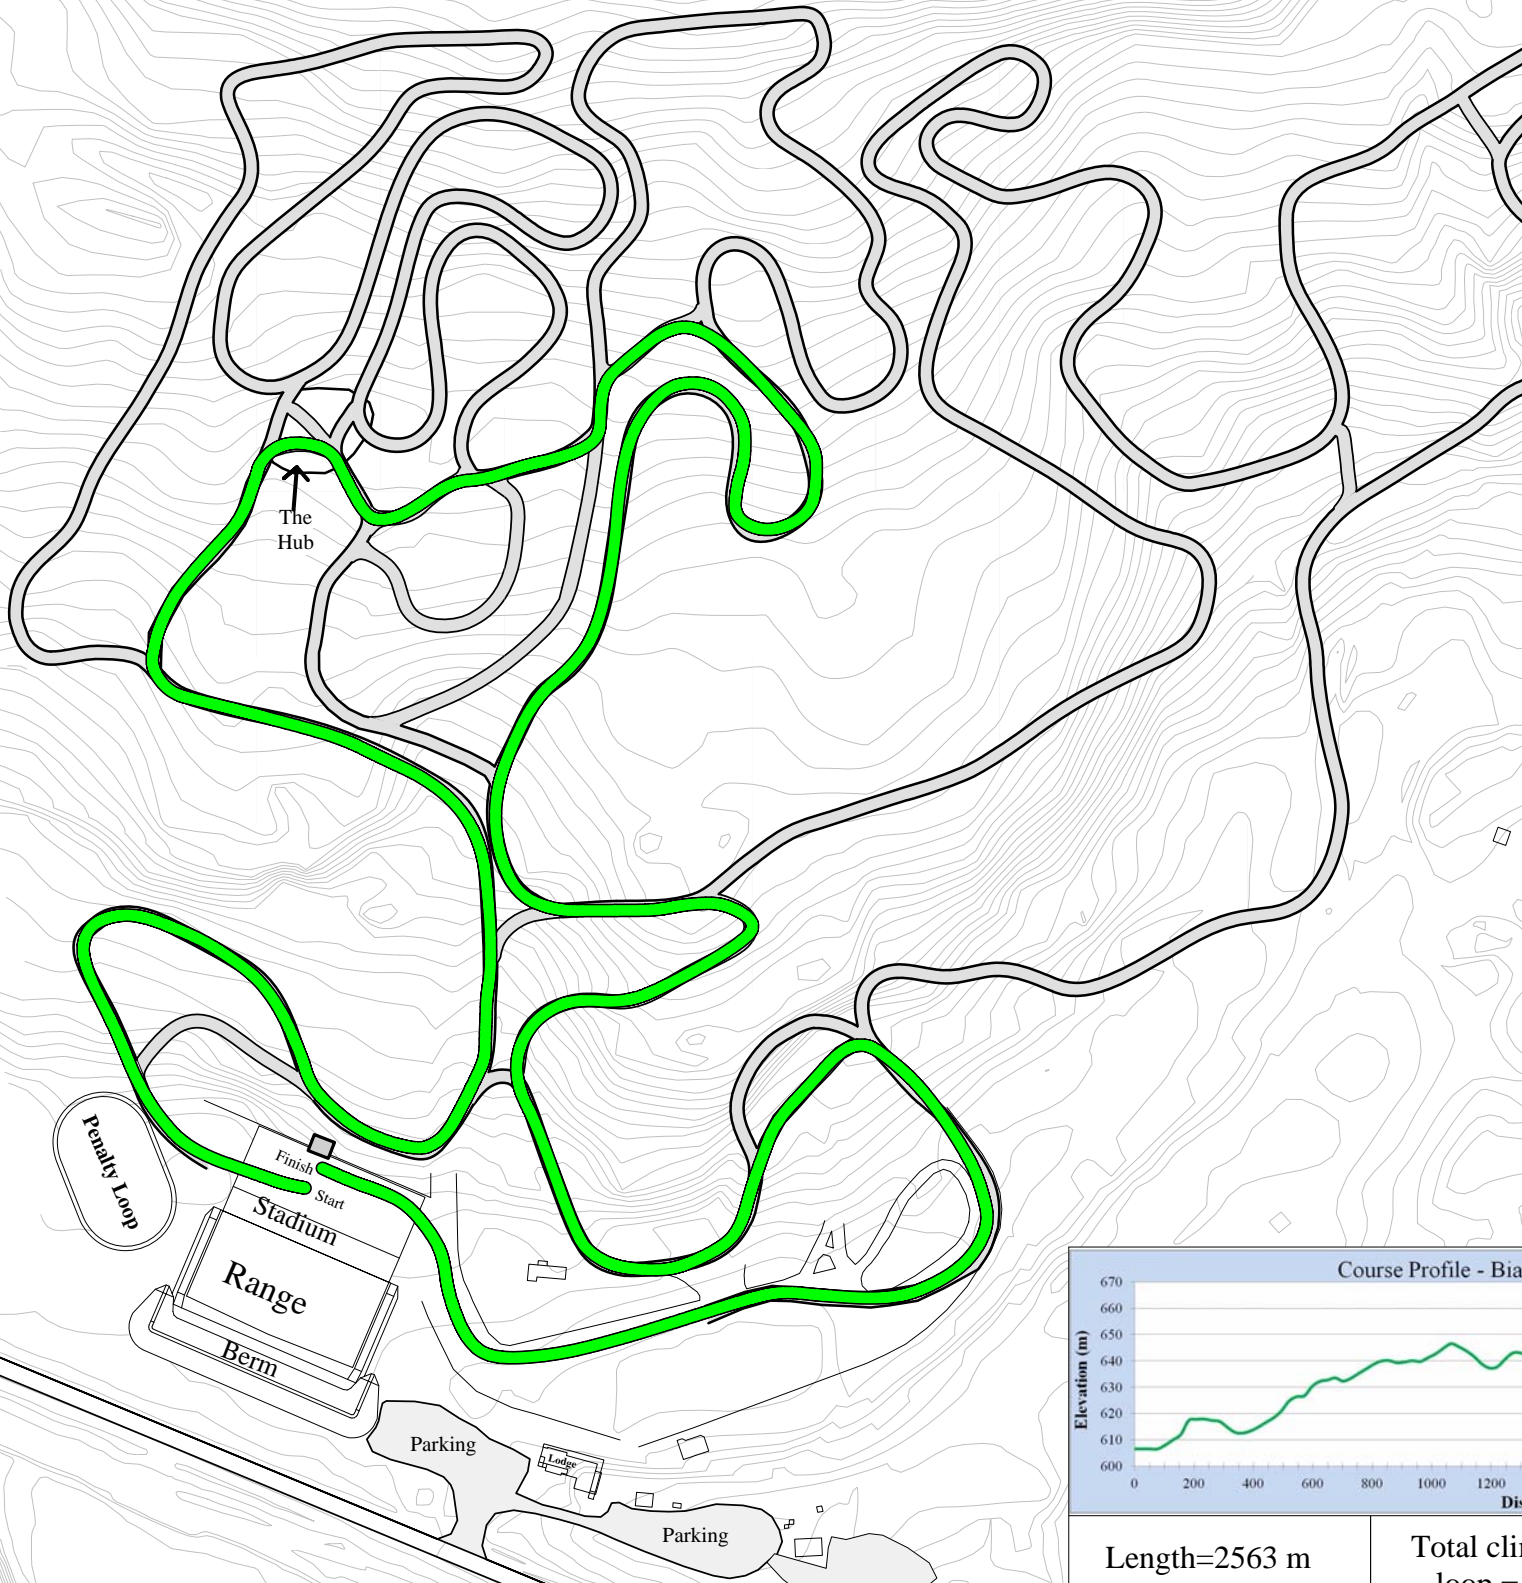

Otway Nordic Centre
Biathlon Facilities
Trails and Range

Green Loop - 2.5 km

Length=2563 m

Total climb per
loop = 77 m

Max elev=646,
Min elev =606