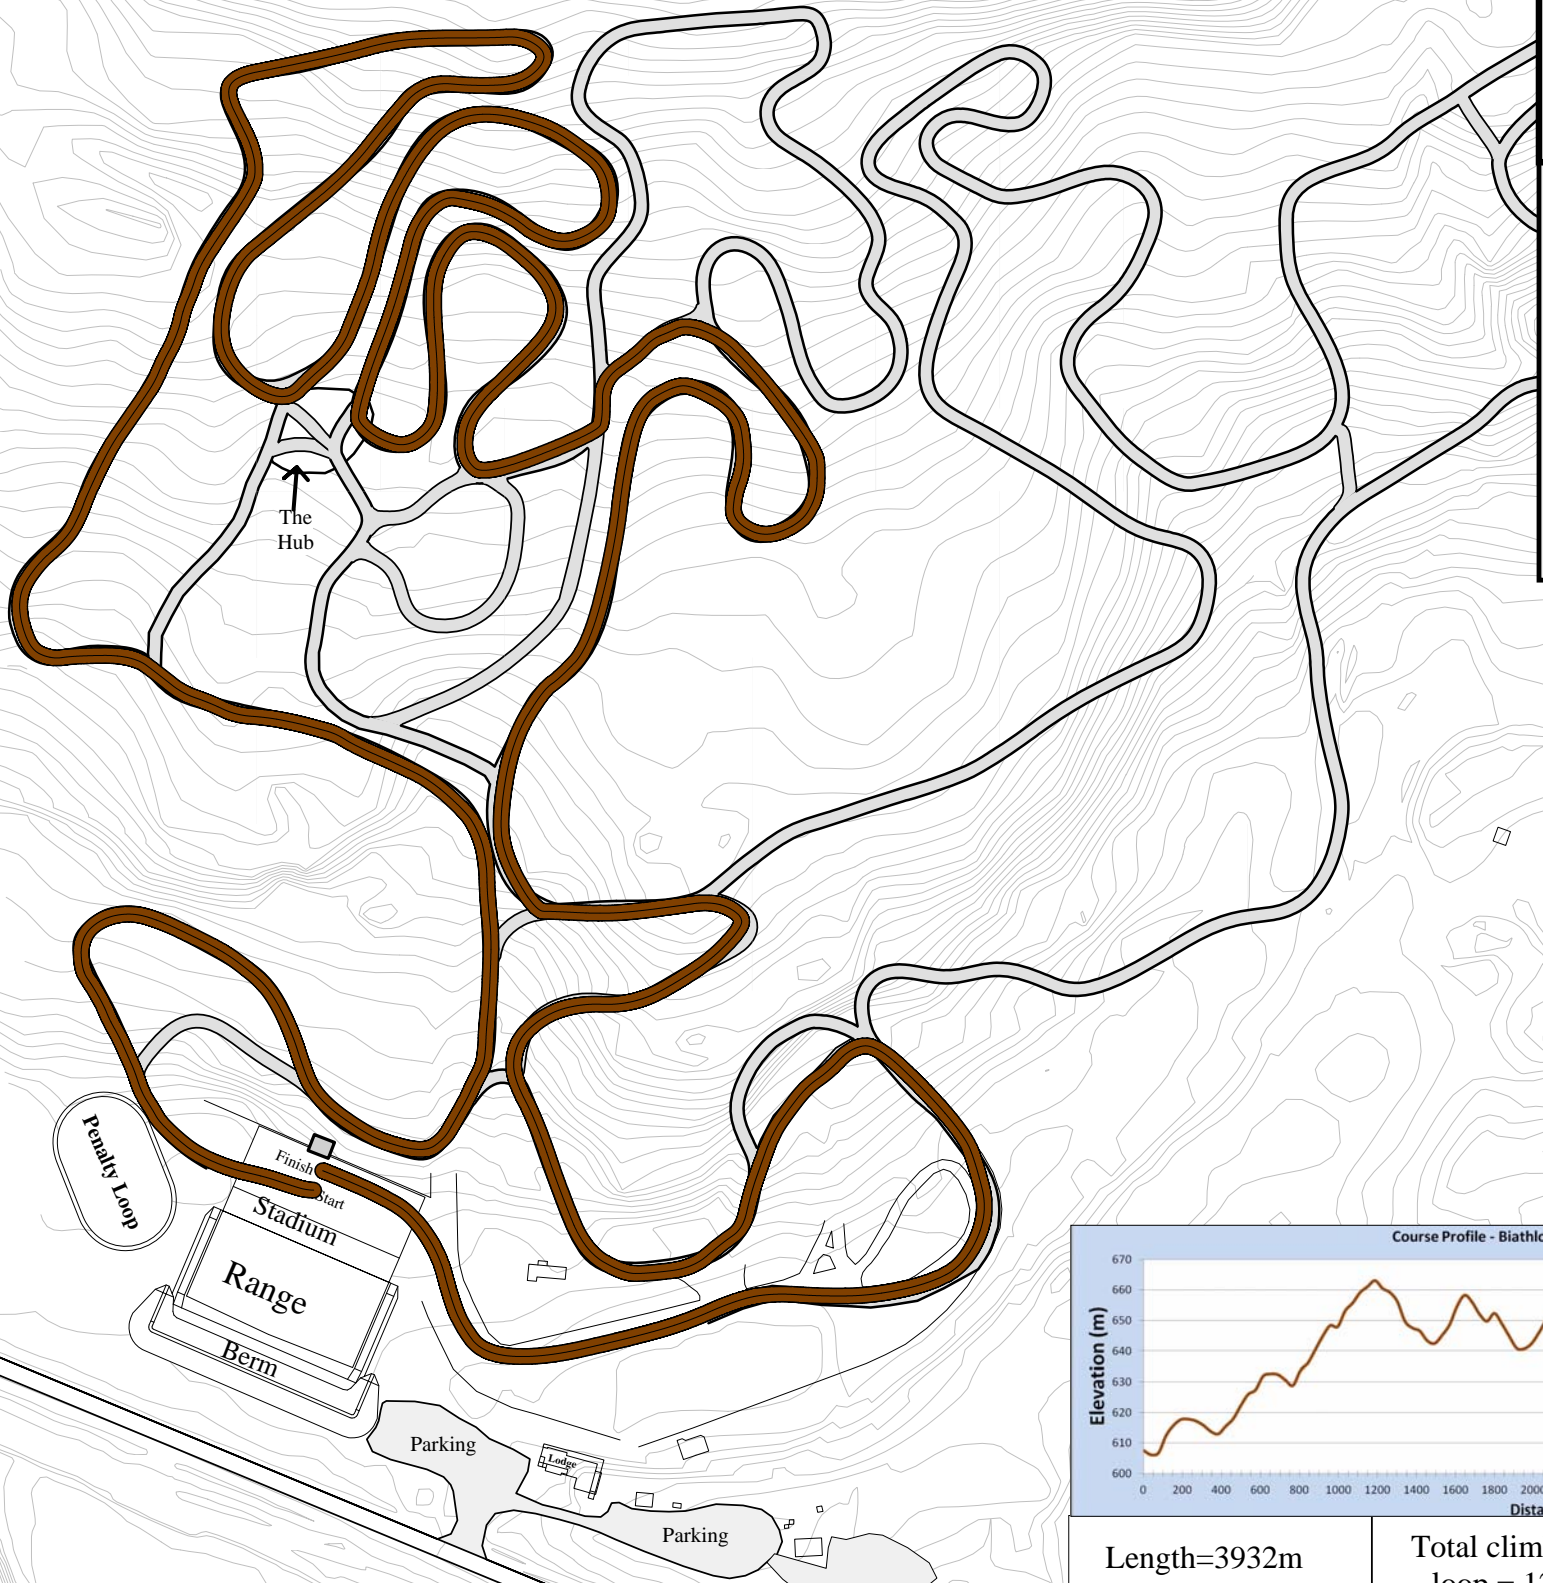

Otway Nordic Centre  
Biathlon Facilities  
Trails and Range  
Brown Loop - 4.0 km

Contour Interval is 1 m

Length=3932m

Total climb per  
loop = 124m

Max elev=663,  
Min elev =606