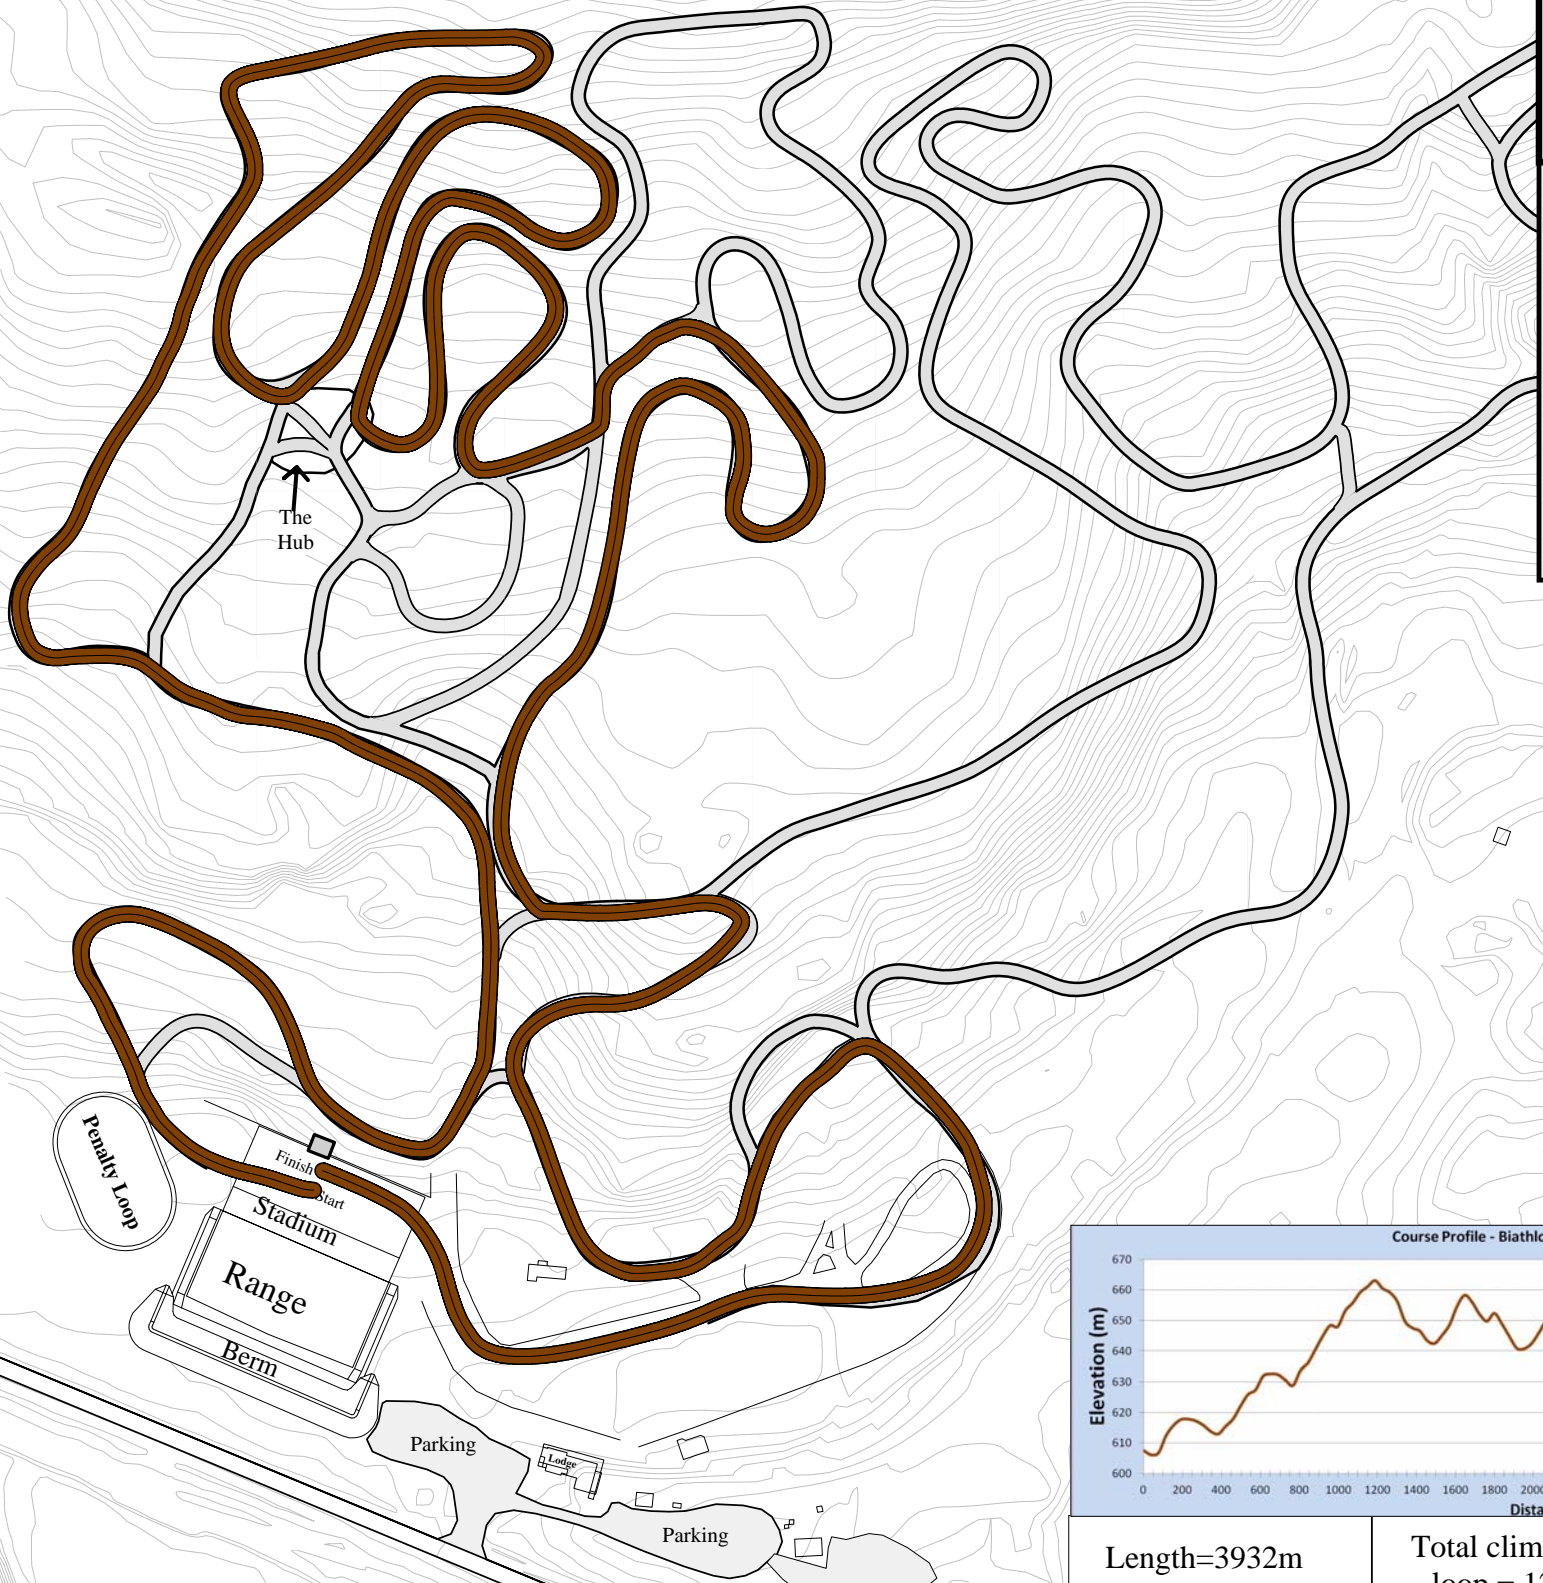

Otway Nordic Centre
Biathlon Facilities
Trails and Range
Brown Loop - 4.0 km

Contour Interval is 1 m

Length=3932m

Total climb per loop = 124m

Max elev=663,
Min elev =606