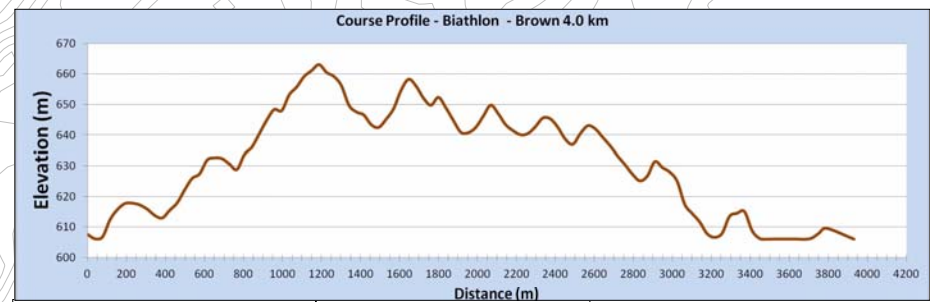

Otway Nordic Centre
Biathlon Facilities
Trails and Range
Brown Loop - 4.0 km

Contour Interval is 1 m

Length=3932m

Total climb per loop = 124m

Max elev=663,
Min elev =606