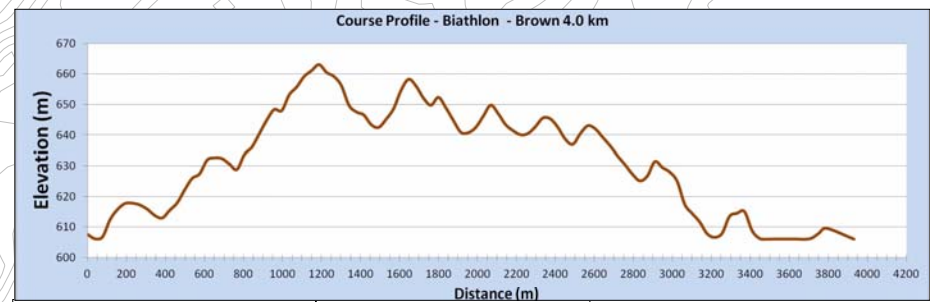

Otway Nordic Centre  
Biathlon Facilities  
Trails and Range  
Brown Loop - 4.0 km

Contour Interval is 1 m

Length=3932m

Total climb per  
loop = 124m

Max elev=663,  
Min elev =606