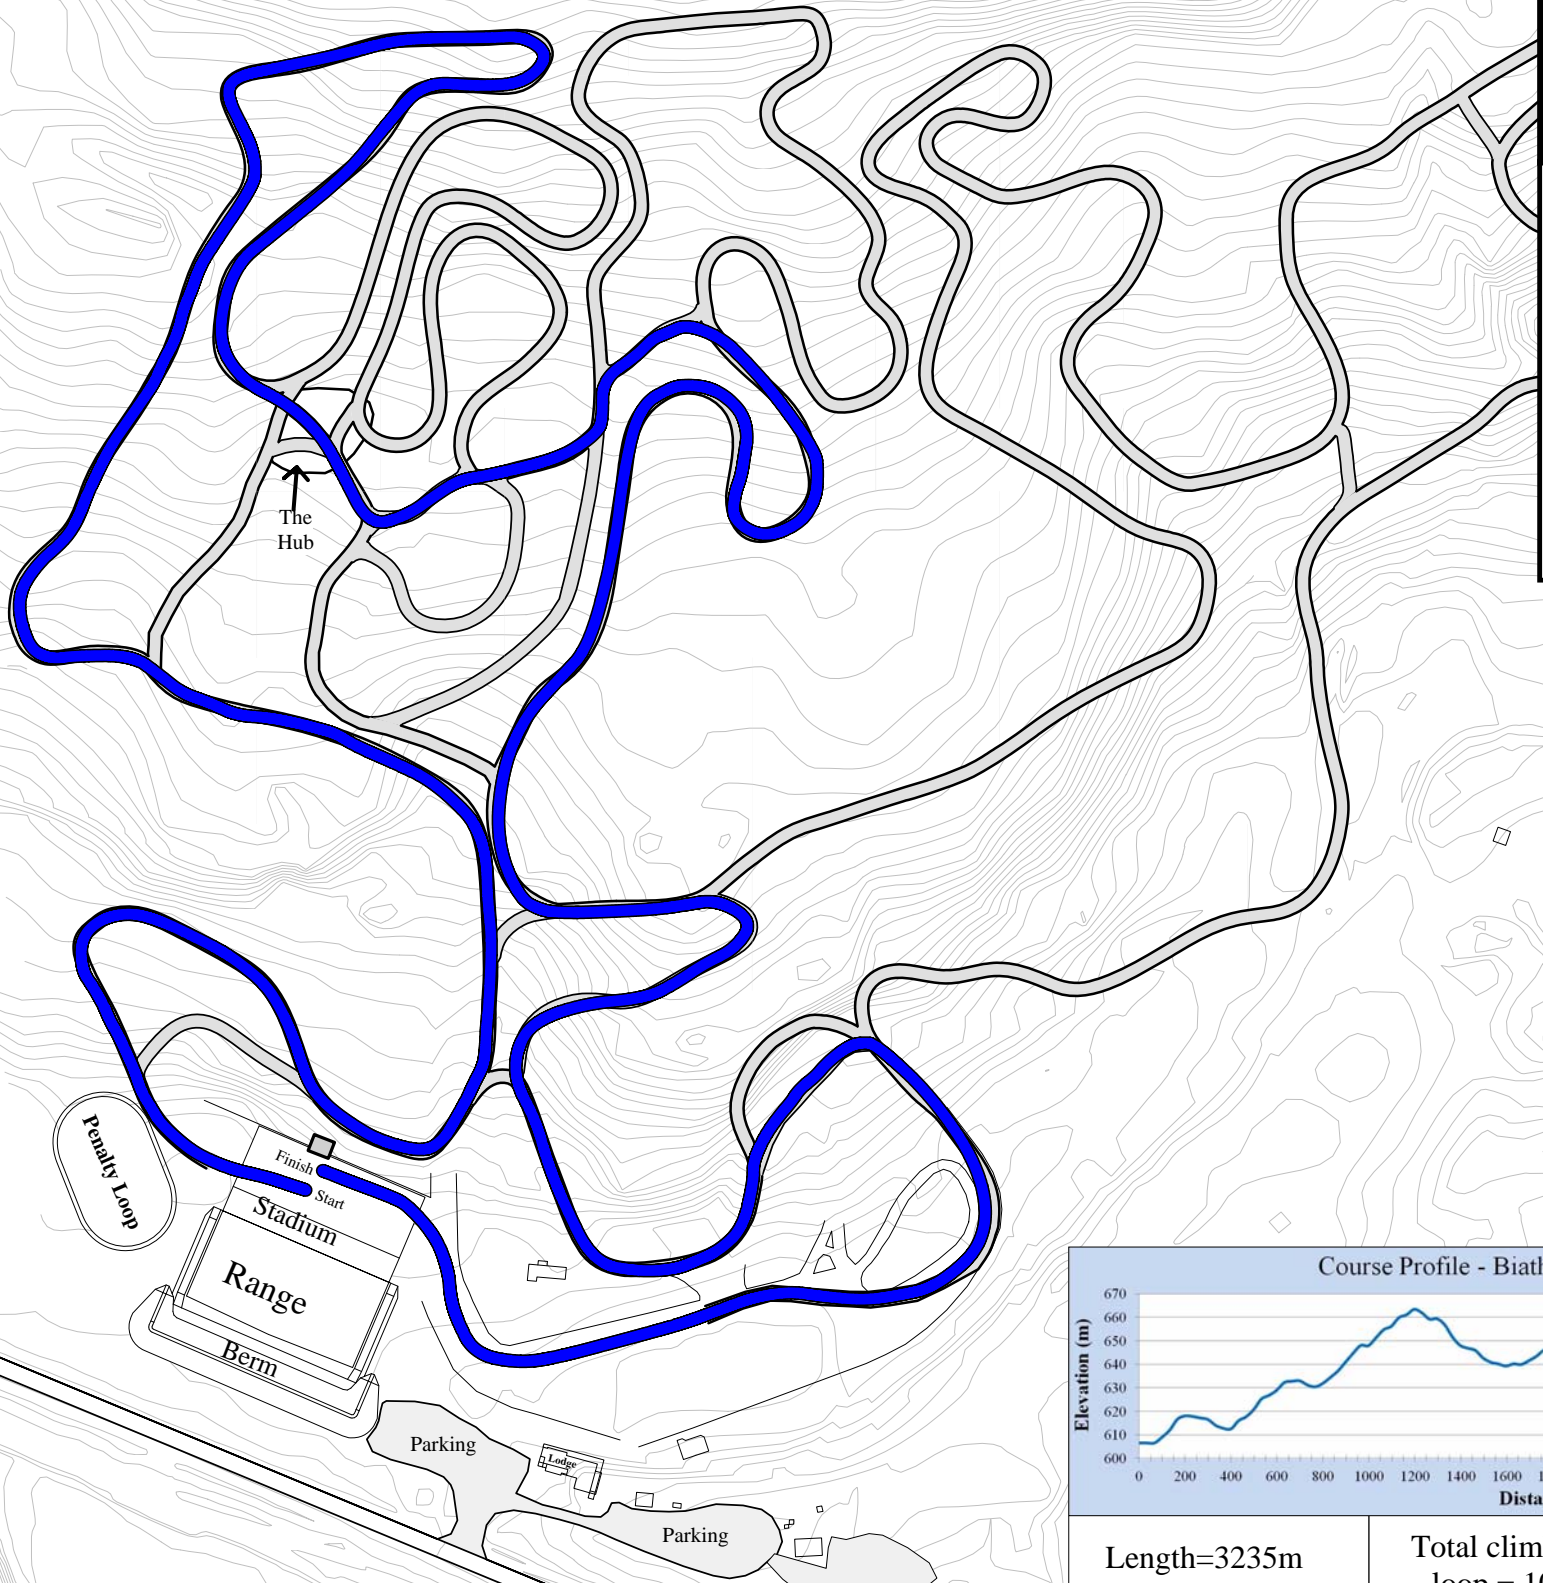

Otway Nordic Centre  
Biathlon Facilities  
Trails and Range

Blue Loop - 3.3 km

The Hub

Penalty Loop

Finish

Start

Stadium

Range

Berm

Parking

Lodge

Parking

Course Profile - Biathlon - Blue 3.3 km

Length=3235m

Total climb per  
loop = 101m

Max elev=663,  
Min elev =606