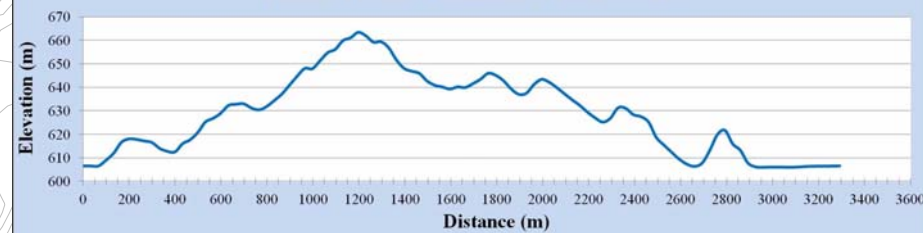

Otway Nordic Centre  
Biathlon Facilities  
Trails and Range

Blue Loop - 3.3 km

The Hub

Penalty Loop

Finish

Start

Stadium

Range

Berm

Parking

Lodge

Parking

Course Profile - Biathlon - Blue 3.3 km

Length=3235m

Total climb per  
loop = 101m

Max elev=663,  
Min elev =606