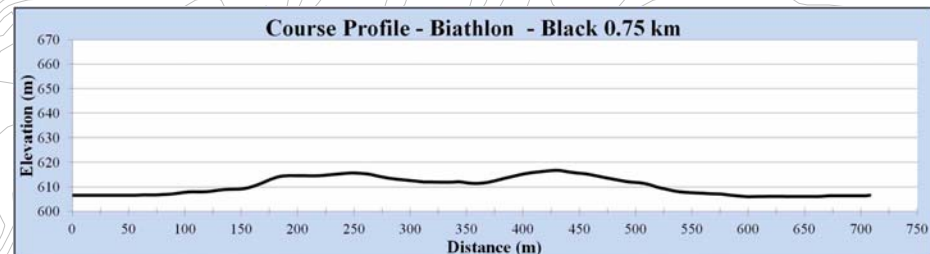

Otway Nordic Centre
Biathlon Facilities
Trails and Range

Black Loop - 0.75 km

Length= 708 m

Total climb per
loop = 16 m

Max elev=617,
Min elev =606