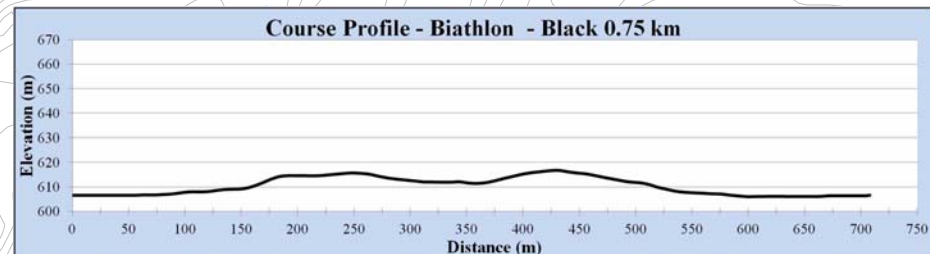

Otway Nordic Centre  
Biathlon Facilities  
Trails and Range  
Black Loop - 0.75 km

Length= 708 m

Total climb per  
loop = 16 m

Max elev=617,  
Min elev =606