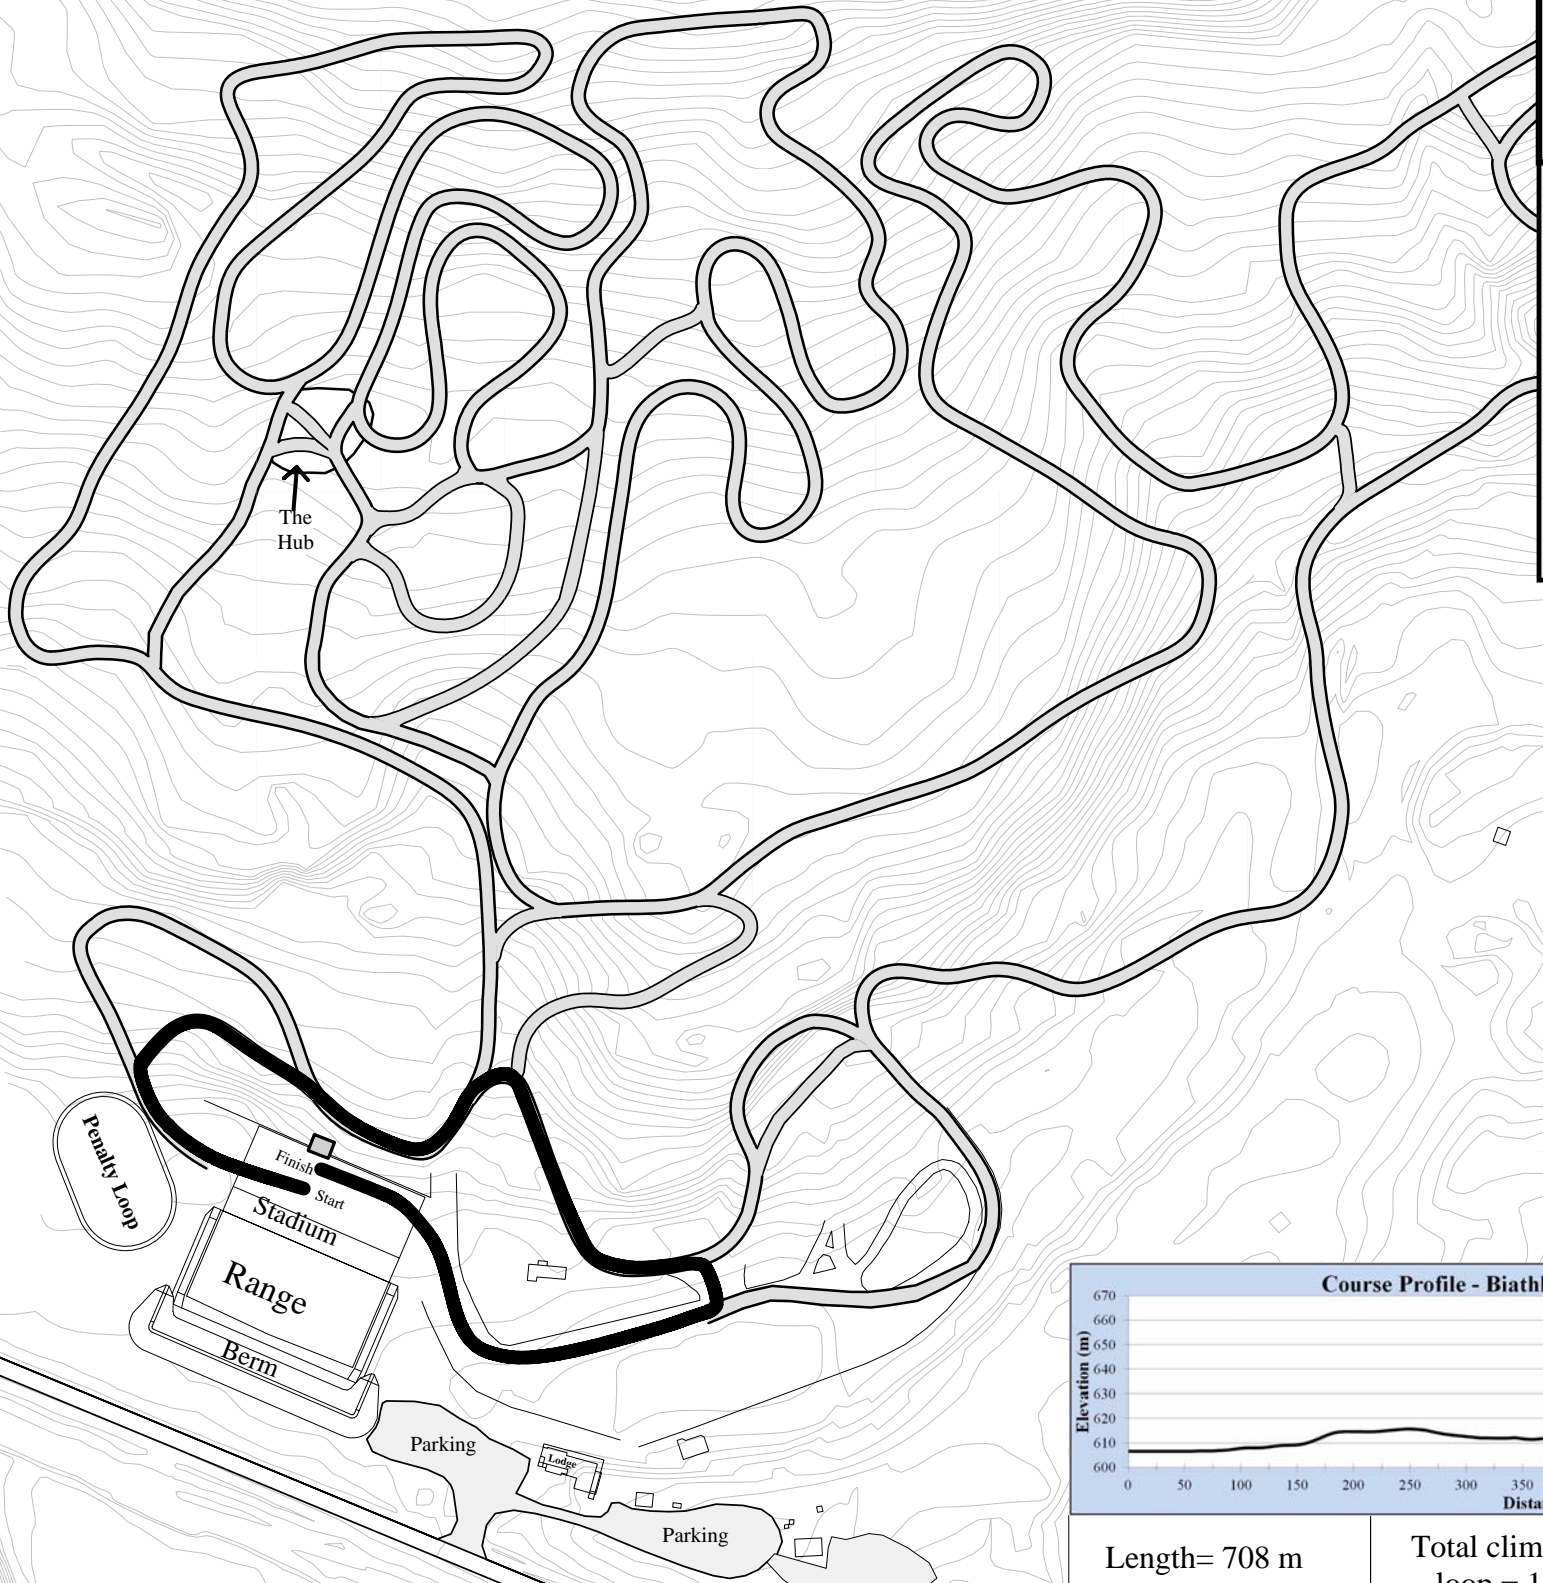

Otway Nordic Centre  
Biathlon Facilities  
Trails and Range  
Black Loop - 0.75 km

Length= 708 m

Total climb per  
loop = 16 m

Max elev=617,  
Min elev =606