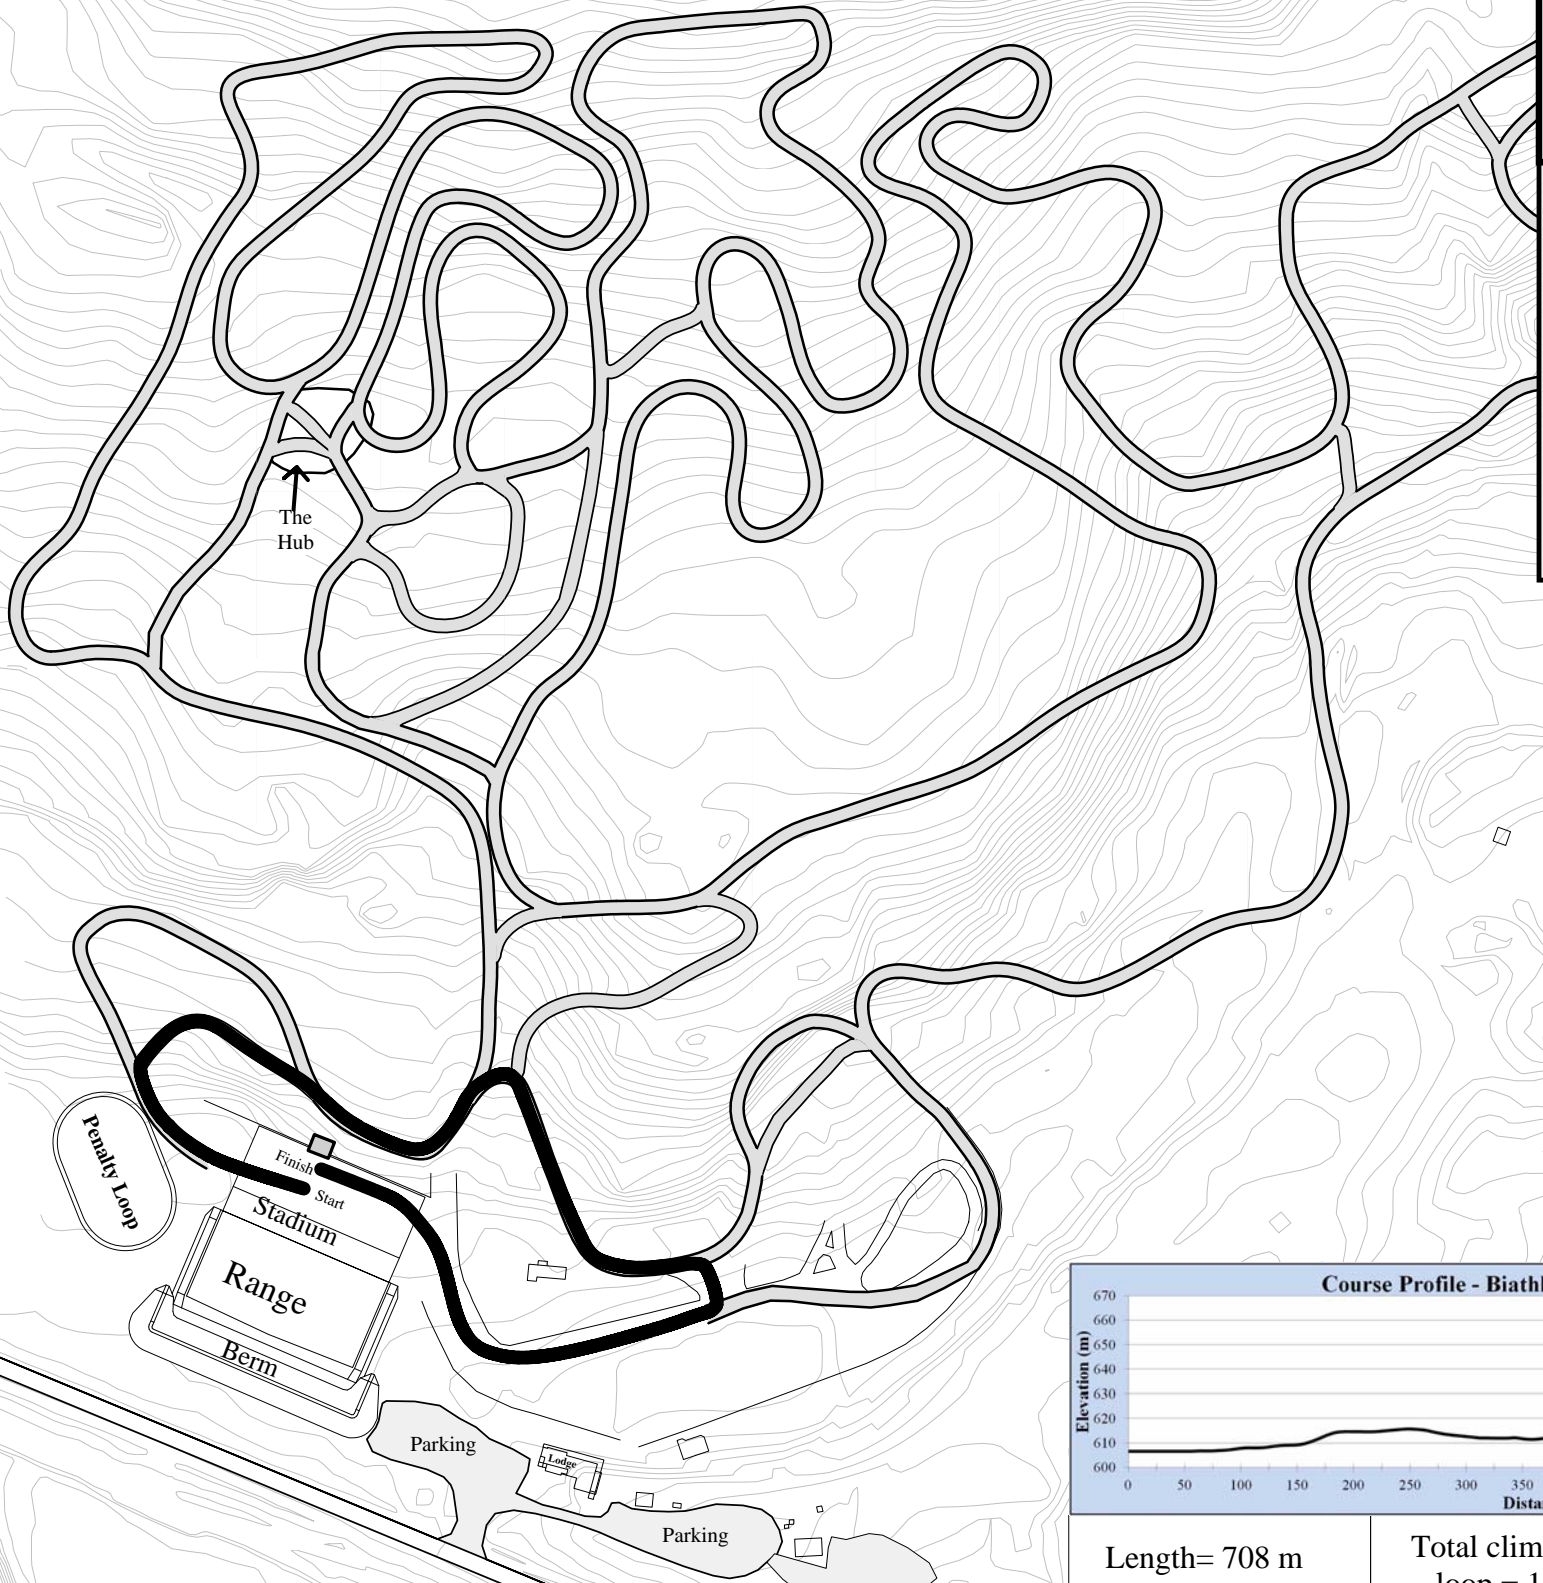

Otway Nordic Centre
Biathlon Facilities
Trails and Range

Black Loop - 0.75 km

Length= 708 m

Total climb per
loop = 16 m

Max elev=617,
Min elev =606