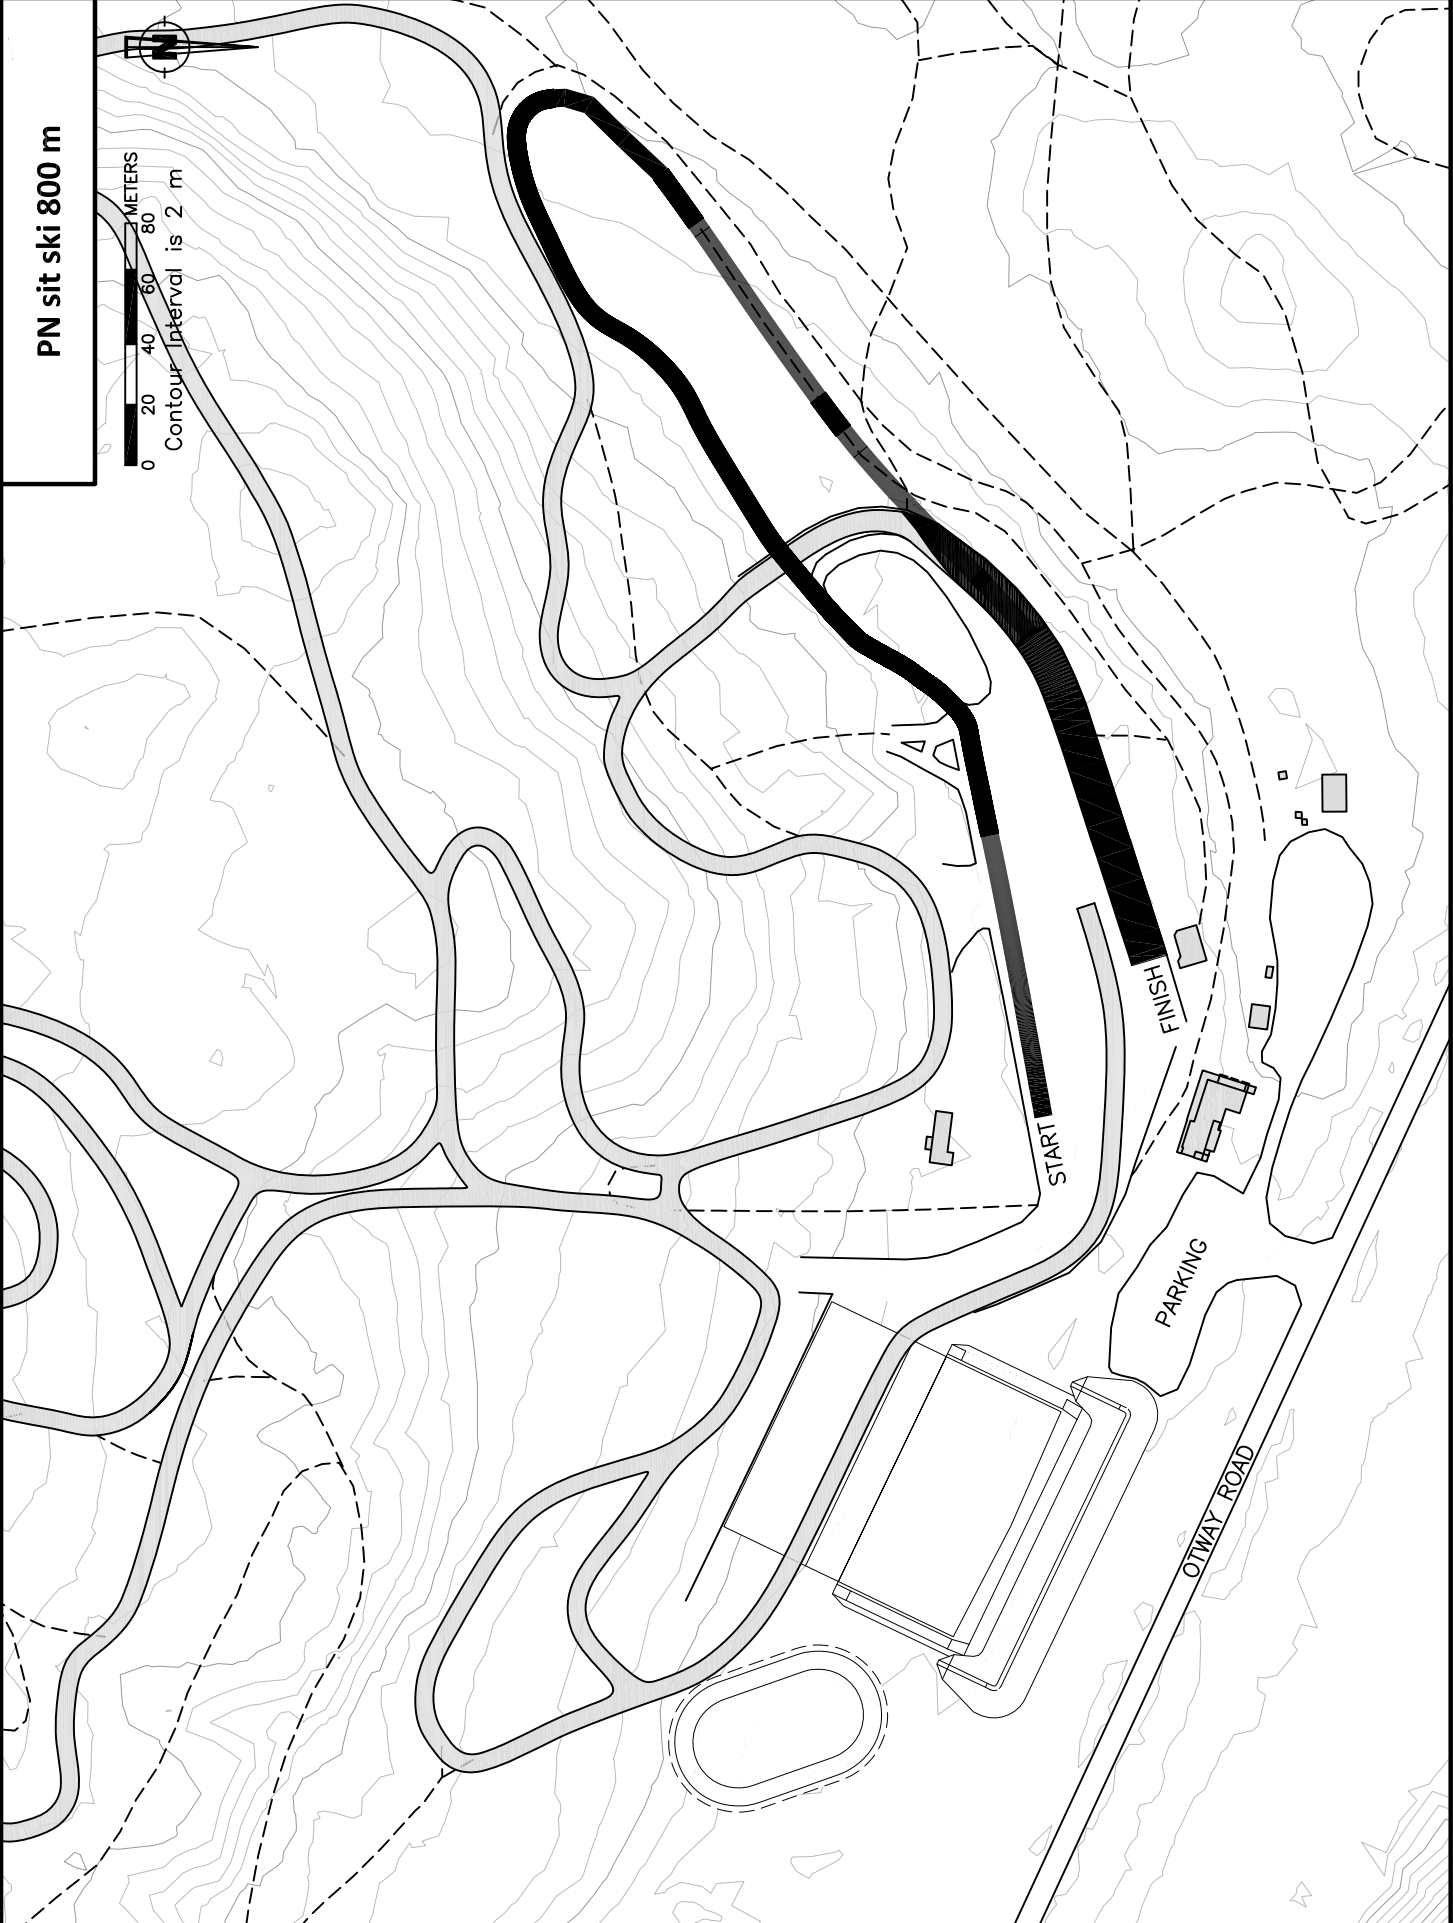

PN sit ski 800 m

METERS

0 20 40 60 80

Contour Interval is 2 m

START

FINISH

PARKING

OTWAY ROAD